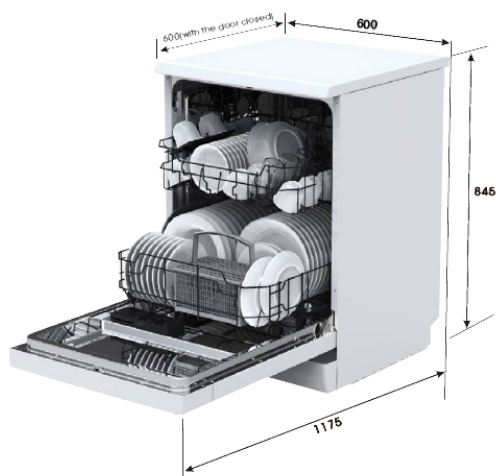

CUTOUT

WARRANTY

2 years

Eurotech Design Ltd excludes all liability for errors or omissions, including negligence for any loss incurred in the reliance on the contents of this publication.