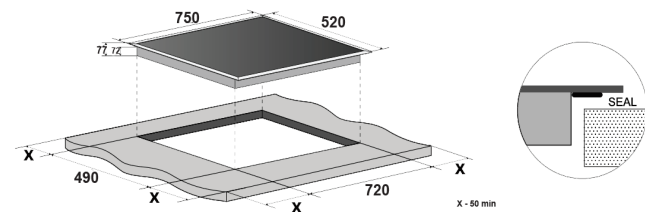

ED-IC754

Eurotech 75cm 4 Zone Induction Cooktop

Website: <http://www.eurotechdesign.co.nz/cooktops/eurotech/ed-ic754>

NEW Coming Soon

W	D	H
750	520	60

COLOUR

Black Glass

FEATURES

- Bevelled Edge
- Front Touch Control Regulation
- Digital Timer Setting 0-99mins
- 9 Sensors
- Child Safety Lock
- Residual Heat Indicators
- Automatic Shut Off Mechanism

DETAILS

- 2 x 140mm Zones - 1200W / 1500W (Booster)
- 1 x 180mm Zone - 1500W / 2000W (Booster)
- 1 x 210mm Zone - 1500W / 2000W (Booster)

Electrical Power: 220-240V, 50-60Hz
Nominal Power: 7000W

CUTOUT

Please see manual for details

WARRANTY

2 years

Eurotech Design Ltd excludes all liability for errors or omissions, including negligence for any loss incurred in the reliance on the contents of this publication.