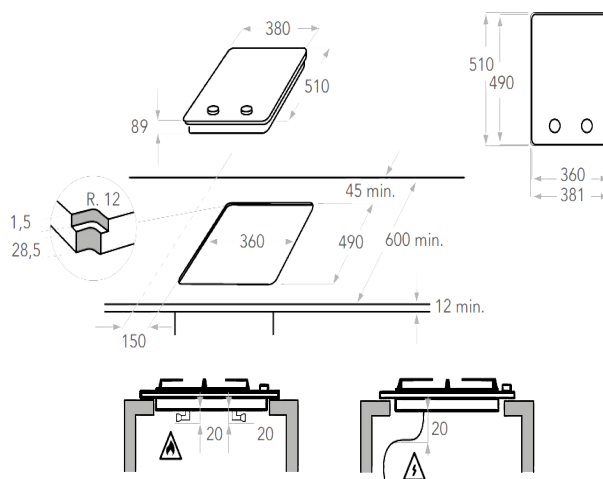

CUTOUT

Please see manual for details

WARRANTY

2 Years

Eurotech Design Ltd excludes all liability for errors or omissions, including negligence for any loss incurred in the reliance on the contents of this publication.