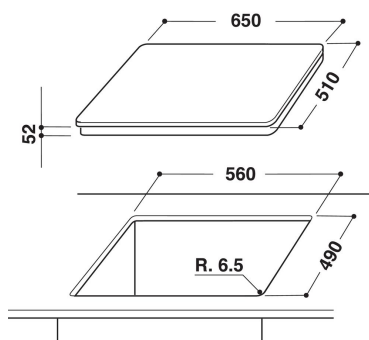

CUTOUT

Please see manual for details

WARRANTY

2 Years

Eurotech Design Ltd excludes all liability for errors or omissions, including negligence for any loss incurred in the reliance on the contents of this publication.