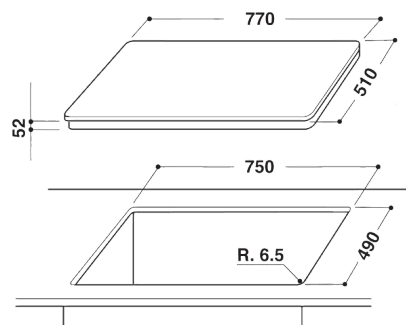

KHIP4 75510

KitchenAid 77cm wide 4 Zone Induction Hob

Website: <http://www.eurotechdesign.co.nz/cooktops/kitchen-aid/khip4-75510>

NEW

W	D	H
770	510	52

COLOUR

Black Glass

FEATURES

DETAILS

Total Power: 7400W

Electrical Loads: 220-240V, 50-60Hz

CUTOUT

Please see manual for details

WARRANTY

2 Years

Eurotech Design Ltd excludes all liability for errors or omissions, including negligence for any loss incurred in the reliance on the contents of this publication.