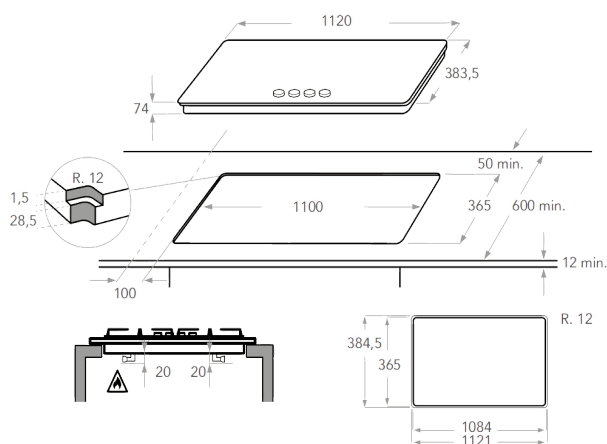

KHSD4 11380

KitchenAid 113cm wide 4 Burner Gas Hob

Website: <http://www.eurotechdesign.co.nz/cooktops/kitchen-aid/khsd4-11380>

NEW

| W | D | H |
|------|-----|----|
| 1120 | 450 | 91 |

COLOUR

Stainless Steel

DETAILS

Total Power: 1120W
 Electrical Connection Rating: 6000W
 Gas Connection Rating: 9750W
 Electrical Loads: 220-240V, 50-60Hz

CUTOUT

Please see manual for details

WARRANTY

2 Years

Eurotech Design Ltd excludes all liability for errors or omissions, including negligence for any loss incurred in the reliance on the contents of this publication.