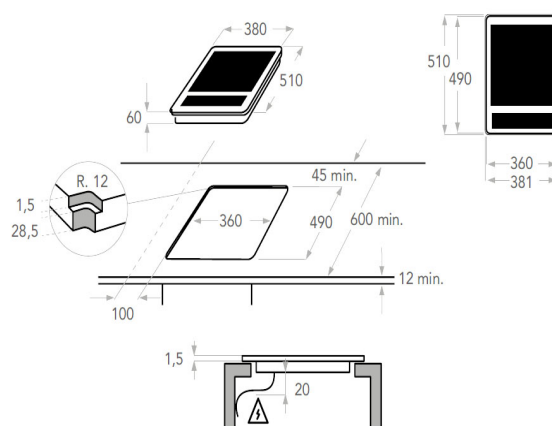

CUTOUT

Please see manual for details

WARRANTY

2 Years

Eurotech Design Ltd excludes all liability for errors or omissions, including negligence for any loss incurred in the reliance on the contents of this publication.