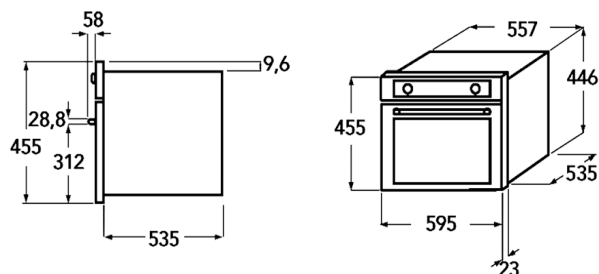

KMQCX 45600

KitchenAid Built-In Combi Microwave Oven

Website: <http://www.eurotechdesign.co.nz/built-in-ovens/kitchen-aid/kmqcx-45600>

NEW

W	D	H
595	560	455

COLOUR

Stainless Steel

FEATURES

Mechanical and Electronic Controls
Clock
Turntable (360mm diameter)
Timer
Dynamic Sensor
Key Lock
Accessories - Turntable / Grill Grid / Forced Air Grid /
Crisp Plate / Crisp Handle / Steamer /
Plate Cover / Baking Tray

FUNCTIONS

8 Special Functions

Crisp Function
Grill
Sensor Cooking
Turbo Grill
Automatic Functions
Grill + MWO
Steam Cooking

FUNCTIONS

4 Traditional Functions

Reheat
Jet Start
Jet Preheat
Jet Defrost

DETAILS

Oven Capacity: 40L
Electrical Connection: 2800 W
Max MW Power: 900W

CUTOUT

Please see manual for details

WARRANTY

2 Years

Eurotech Design Ltd excludes all liability for errors or omissions, including negligence for any loss incurred in the reliance on the contents of this publication.