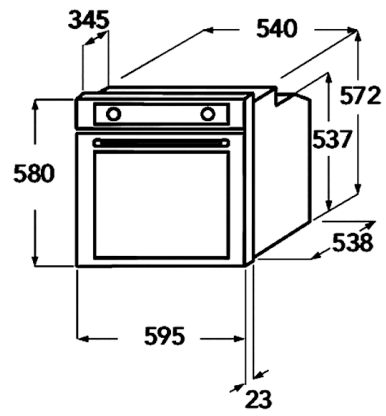

+ **16 Professional Functions** (Roast, Bakery & Pastry)

DETAILS

Oven Capacity: 73L

Electrical Connection: 3650 W

CUTOUT

WARRANTY

2 Years

Eurotech Design Ltd excludes all liability for errors or omissions, including negligence for any loss incurred in the reliance on the contents of this publication.