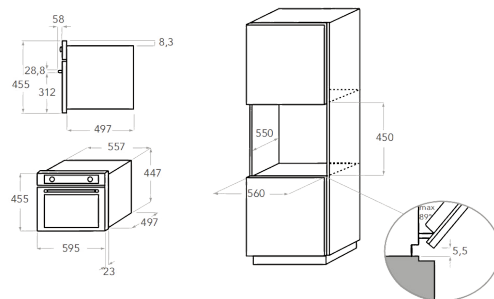

FUNCTIONS

6 Special Functions

Dough Proving
 Yoghurt Prep
 Descale
 Preservation
 Drain
 Disinfection

FUNCTIONS

5 Traditional Functions

Forced Air
 Forced Air + Steam
 Steam
 Steam Defrost
 Reheat

DETAILS

Oven Capacity: 29L

Electrical Connection: 1450 W

CUTOUT

Please see manual for details

WARRANTY

2 Years

Eurotech Design Ltd excludes all liability for errors or omissions, including negligence for any loss incurred in the reliance on the contents of this publication.